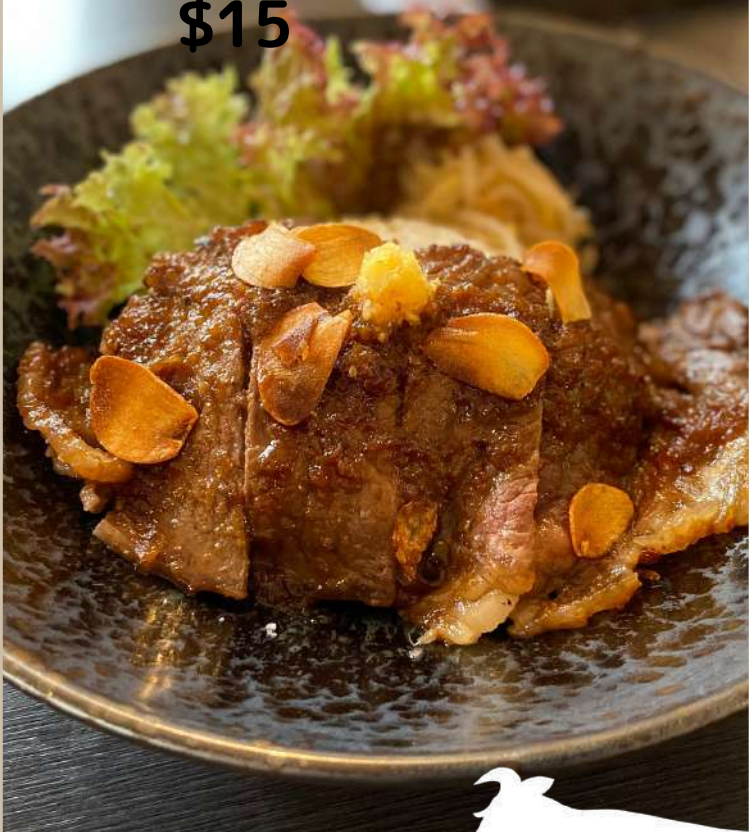

Wagyu loin Don

\$15

Beef Katsu Don

\$13

Curry rice

\$13

Bibimbap

\$10